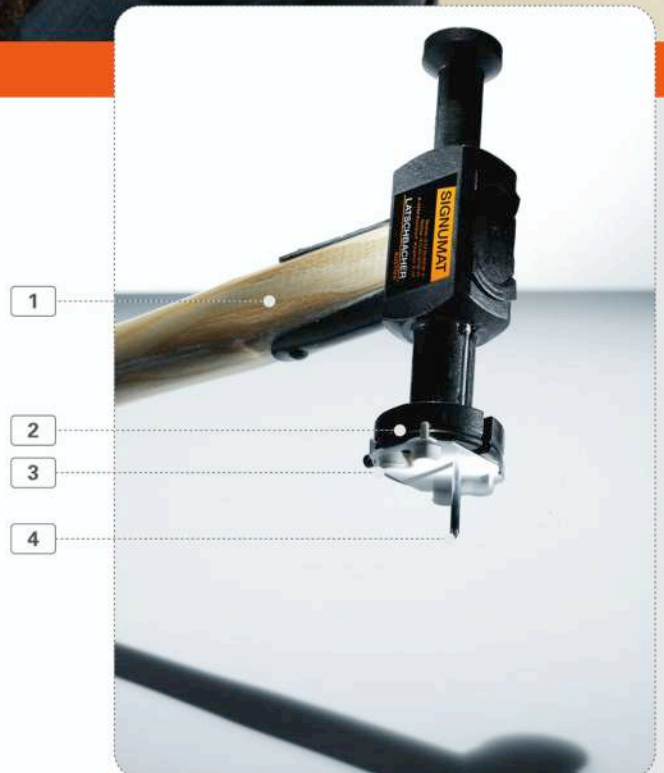

URBAN FOREST LINE

LATSCHBACHER

- 1 Long hammer shaft - tags at a safe height
- 2 **FAST** application
- 3 Unbeatable **LOW PRICE**
- 4 Tag "GROWS with the tree"

DISTRIBUTORE ARBOTAG PER L'ITALIA

R3GIS
managing spaces

+39 0471 1551177
info@r3gis.com
www.r3gis.com

URBAN FOREST LINE

ARBO TAG - THE ONLY IDENTIFICATION SYSTEM FOR STREET AND PARK TREES THAT GROWS WITH THE TREES

More and more municipal and private tree owners systematically collect their tree stock data. This serves to simplify the administration of tree stocks, identification of trees during tree control and upkeep measures as well as the creation of tree inventory plans.

Magazine and carry case only available as a complete set!

The practical portable magazine with a capacity of 240 number tags in combination with the magnetic nail seat in the specially developed Arbo hammer makes it possible to quickly apply the tag to the trunk. Depending upon planting density, between 120 and 200 Arbo tags can be attached per hour. Fixing heights of 2.5 to 2.8 m are possible using the special extended hammer shaft. The tags are attached so high on the trunk that unauthorized removal is nearly impossible.

Fig. TYPE 08

ARBO TAG BARCODE BLACK

- BLACK with white laser inscription
- 1st line: hole for nail
- 2nd line: numbering
- 3rd line: barcode 128 or
- 4th line: 2/5 individual text

Grows with the trunk

Arbo tags are manufactured as sequential numbers in large quantities which allows a comparatively low-price. Modern cadastral tree registers always have the possibility of recording two numbers per tree: one that is actually fastened to the tree, an Arbo tag, and an additional number that corresponds to the natural tree control sequence. The star shaped cut-out guarantees that the tag grows with the tree.